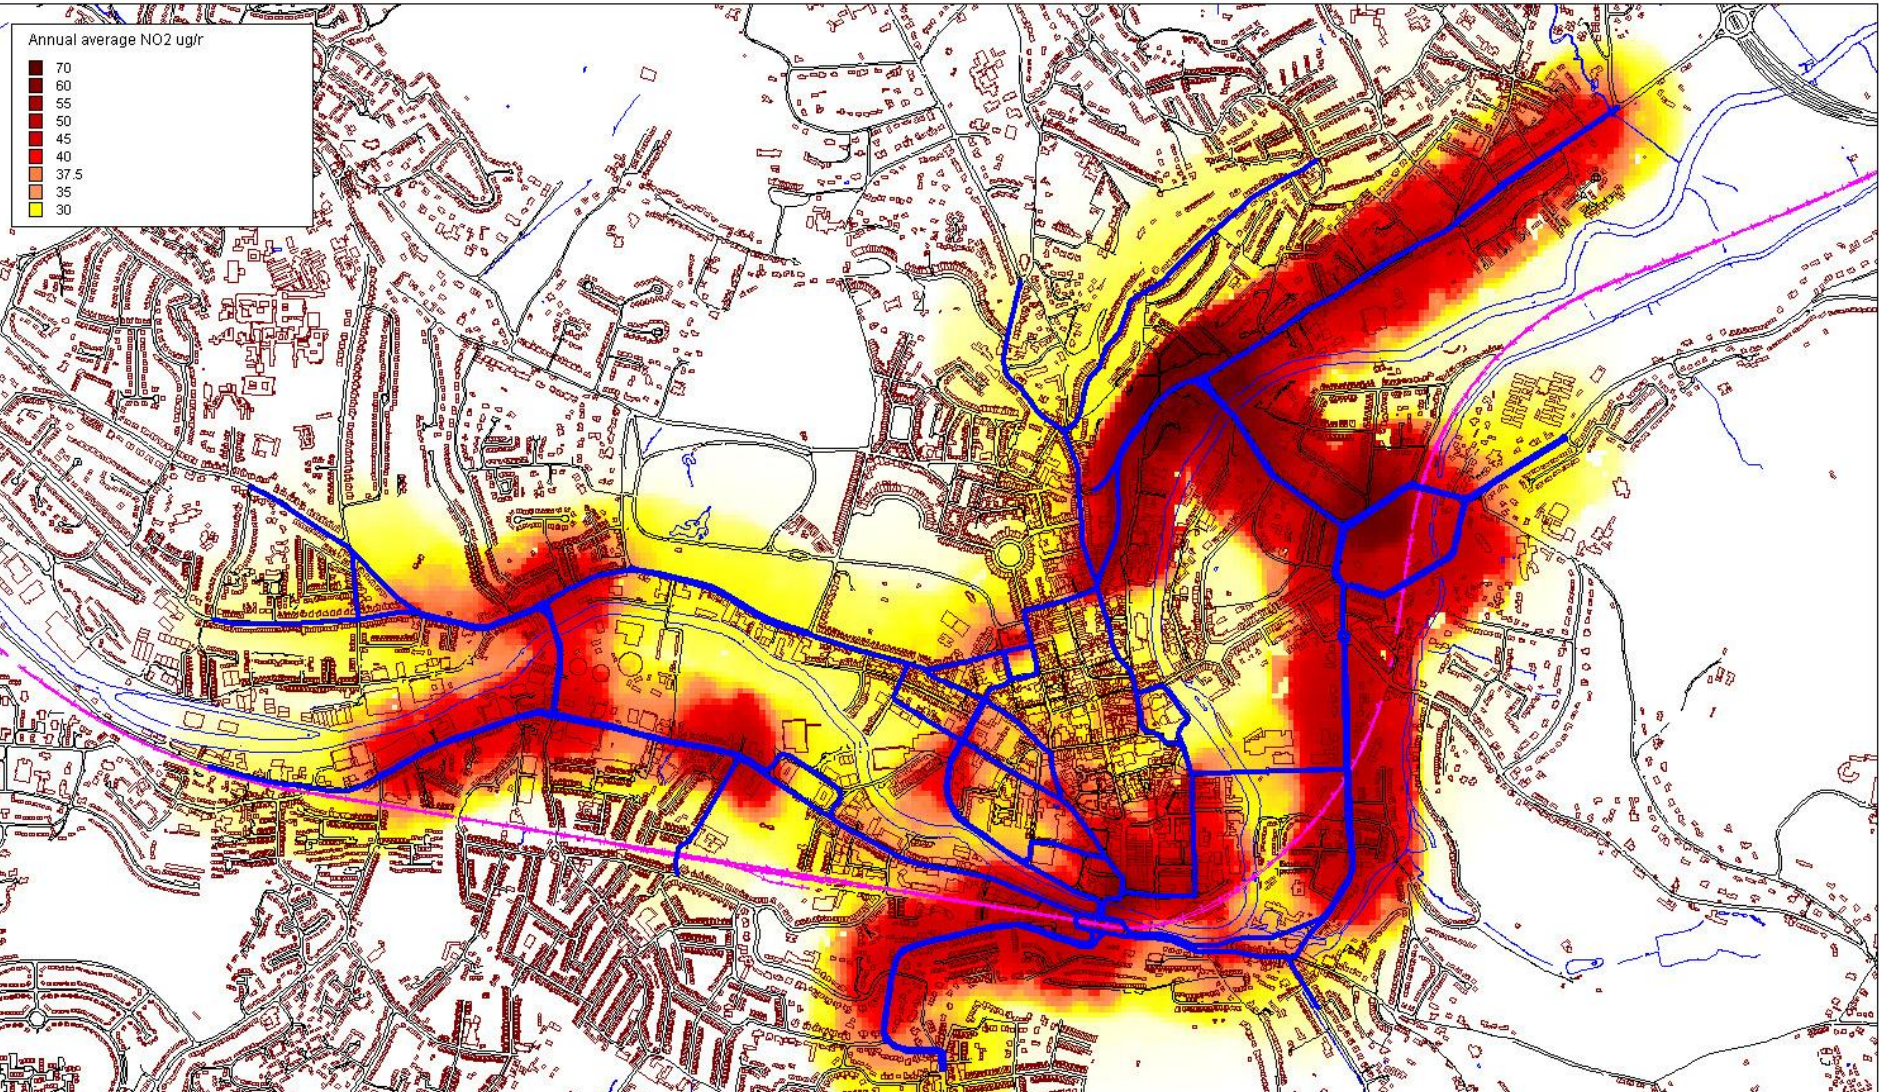

2009 Base Case Nitrogen Dioxide Concentrations in Bath

Bath & North East Somerset Council
9-10 Bath Street
Bath
BA1 1SN
Tel 01225 477000

Created by N Courthold on 18 August 2010

Scale 1:12500

Reproduced from the Ordnance Survey mapping with the permission of the Controller of Her Majesty's Stationary Office © Crown Copyright.
Unauthorised reproduction infringes Crown copyright and may lead to prosecution or civil proceedings.